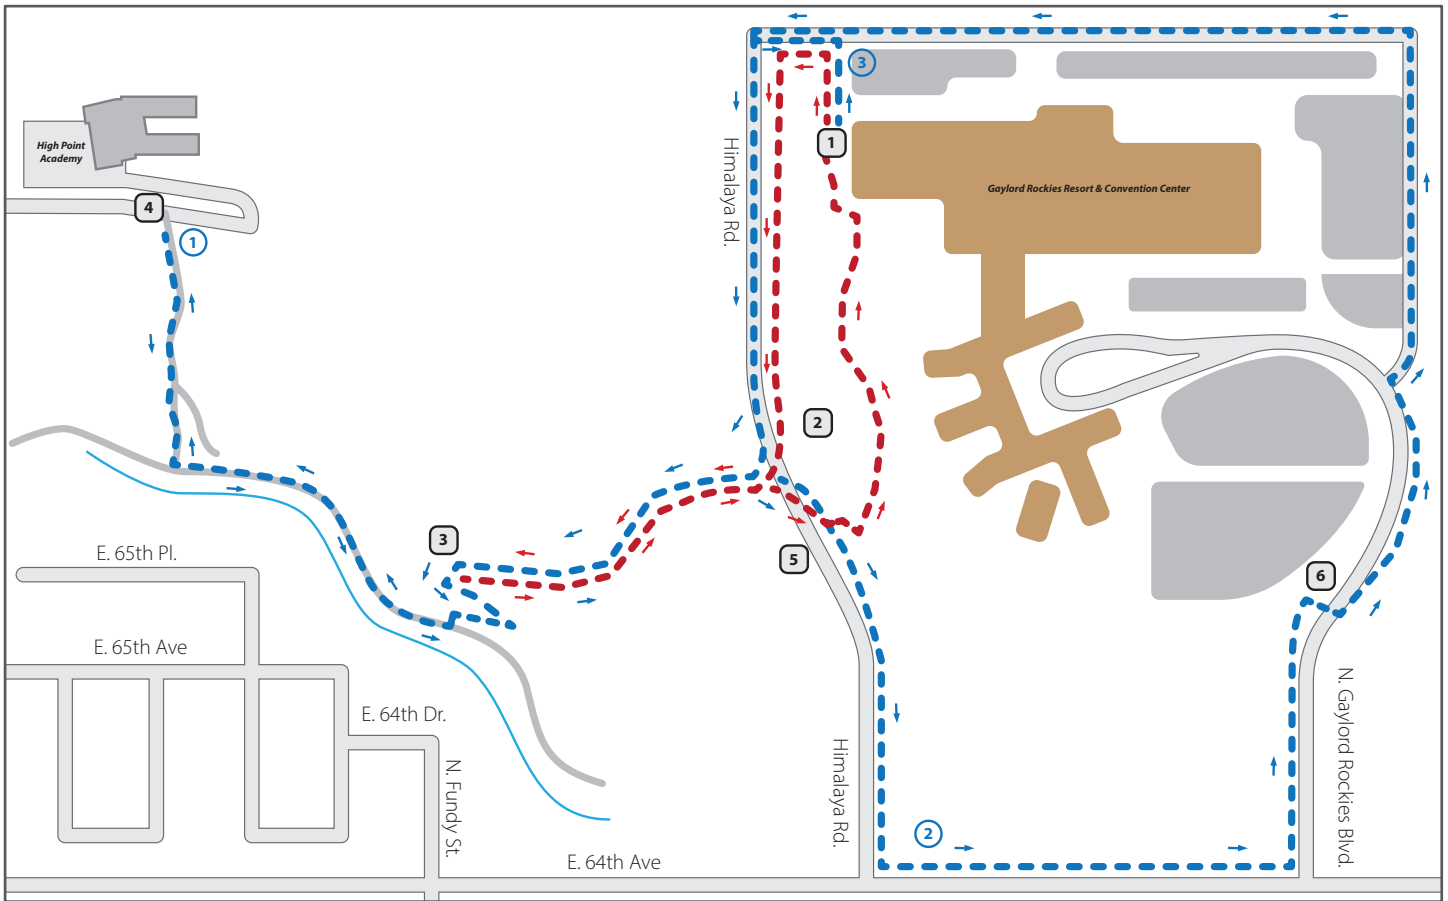

5k and 1 mile Running Routes

at Gaylord Rockies Resort & Convention Center

Map Key

5k Route

1 Mile Route

① ② ③
Mile Markers

Key Course Locations

- ① **Adams Terrace**
Start/Finish
- ② **Road Crossing**
No Curb Cut, Short Section of Soft Surface
- ③ **Course Split**
1 Mile Turnaround, Runners Continue
- ④ **5K Turnaround**
- ⑤ **Course Split**
- ⑥ **Main Gate**
Road Crossing

This course has proven to be a favorite course of past guests. Although we provide a map for your convenience, we assume no responsibility for injury or damage that may occur while utilizing the route.